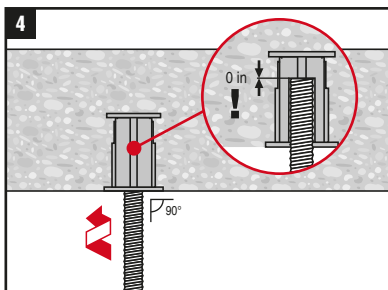

100 Kwik Cast KCS-WF 3/4" # 2155998

Info | Shop

qr.hilti.com/2155998

LOT NUMBER: 7

Made in China

Hilti is registered trademark of Hilti Corporation, Schaan, LI

2156494-05.2017

Anchor Internal Diameter	Plastic Housing Color	minimum slab thickness (h _{min})
1/4"	green	2 1/2"
3/8"	red	2 1/2"
1/2"	orange	2 1/2"
5/8"	yellow	3 3/4"
3/4"	black	3 3/4"